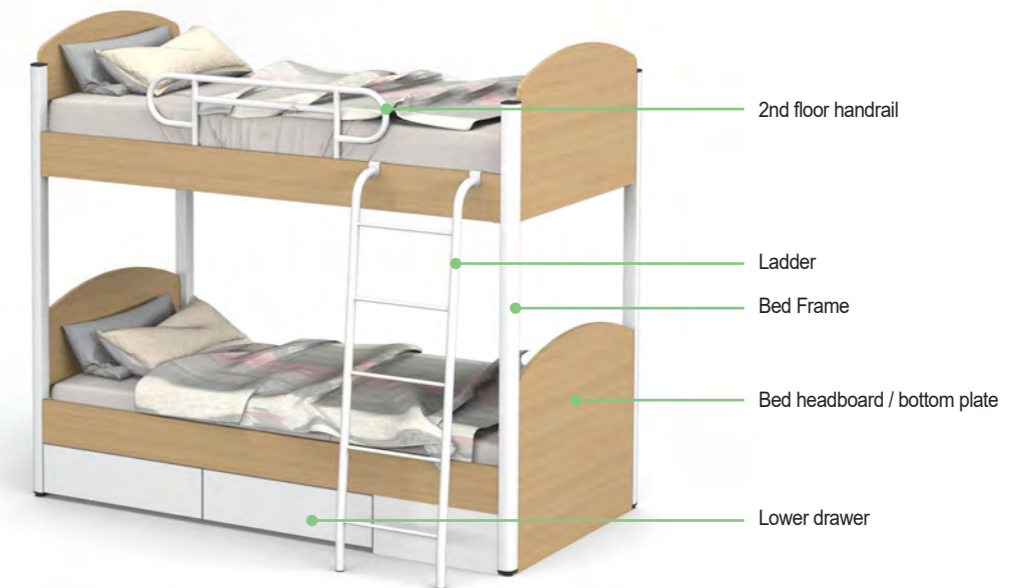

DORMITORY series

DETAIL

- 01_ Monitor holder / bookshelf**
Organize your desktop with a stand that holds your monitor and books.
- 02_ Adjustable Feet**
Even on uneven floors, the cabinet can be leveled for convenience.

The strong steel frame forms a skeleton, making it well-suited for dormitory due to its rugged durability and simple design.

02_ Drawer

The drawer is applied to the bottom of the bed for convenient and safe storage of small items.

BED

Bed
BD101 W2050×D1040×H760

※ Mattress sold separately
(2000×970×200)

Bed
BD101P W2050×D1040×H760

※ Mattress sold separately
(2000×970×200)

Bed
BD201P W2050×D1040×H1850

※ Mattress sold separately
(2000×970×200)

Bed
BD201 W2050×D1040×H1850

※ Mattress sold separately
(2000×970×200)

BASIC COLOR