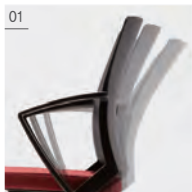

MULTI-PURPOSE CHAIR series

Simple, compact, efficient chair in square shape-cube. It is a functional chair that can be used for various purposes in a variety of spaces, allowing efficient use of space through horizontal stacking, and a tilting function that adds seating comfort to the comfortable curve of the back.

In addition, the simple style using lines and cotton and the fabric of various colors create a light space.

DETAIL

01_ Tilting function

It is a tilting function that moves the back together when you lean your body using a special material (torsion bar). The elasticity of the material is applied along with the armrest to create a comfortable working environment by providing a soft tilting feeling.