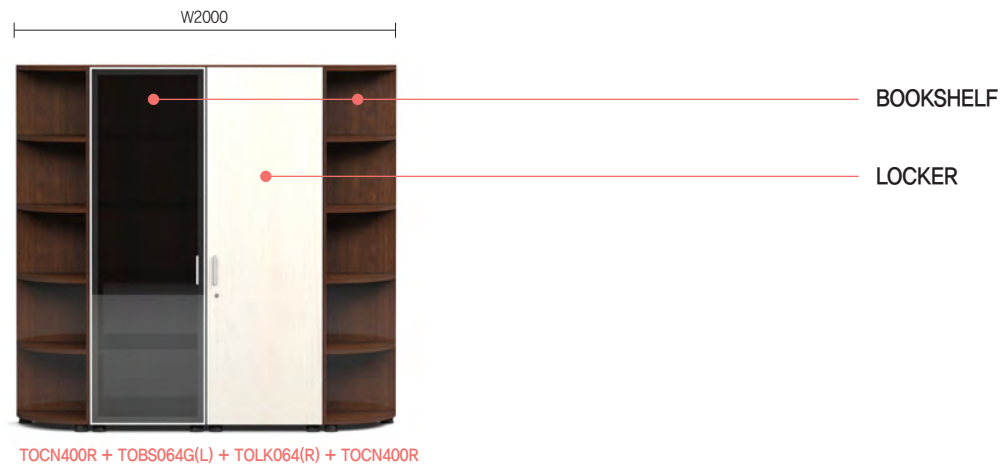

Bookshelf
TOBS0640P W600×D400×H1900

CREDENZA

Credenza
TOCA118 W1800×D500×H650

Stack on Hutch
TOHCB020 2000×420×1150
TOHCB022 2200×420×1150

Corner Bookshelf
TOCN400R W400 400×H1900

BASIC COLOR

BASIC COLOR

- 1** Round Corner Bookshelf - TOCN400R
Rounded bookshelf creates a soft impression.
- 2** Wardrobe - TOLK064(L)
Plenty of storage is possible in your personal wardrobe.
- 3** Bookshelf - TOBS064OP
The five-tier open bookcase enhances openness.
- 4** Bookshelf - TOBS064G
The bookcase, an all-glass door, is enhanced with black glass.
- 5** Main Desk - TOD020
Consists of W1800, 2000, easy to carry out main business
- 6** Side Desk - TOSD012
The side desk is easy to expand your workspace.
- 7** Stack on Hutch - TOHCB020
A comfortable storage space on the side desk provides comfort.
- 8** 2 Drawer Mobile Pedestal - TODP002FF