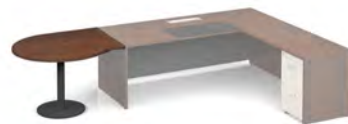

Tono's sensational design is designed to handle tasks smoothly by combining multiple units, especially in accordance with the size of the work space.

Design for office

DETAIL

01_ Side round top

The circular design combined with the straight line is useful for meetings.

02_ Damping Rail

Damping function prevents damage to the product by preventing noise and smoothly opening and closing structure.

03_ Leather Pad

A leather pad finish on the main work surface of the desk provides excellent touch.

DESK

Desk
TOD022F W2200×D1080×H750

Desk
TODD119F W1900×D900×H750
TODD121F W2100×D900×H750

Desk
TOD018 W1800×D800×H750
TOD020 W2000×D800×H750

SIDE DESK

Side Desk
TOSD012 W1200×D600×H750
TOSD014 W1400×D600×H750

Side desk
TOSDP010 W1000×D1100×H750

BASIC COLOR

STORAGE

2 Drawer Filing (Fixing)
TODP002FF W403×D560×H720

2 Drawer Filing (Mobile)
TODP102FF W403×D560×H695

3 Drawer (Fixing)
TODP003F W403×D560×H720

3 Drawer Filing (Mobile)
TODP103F W403×D560×H695