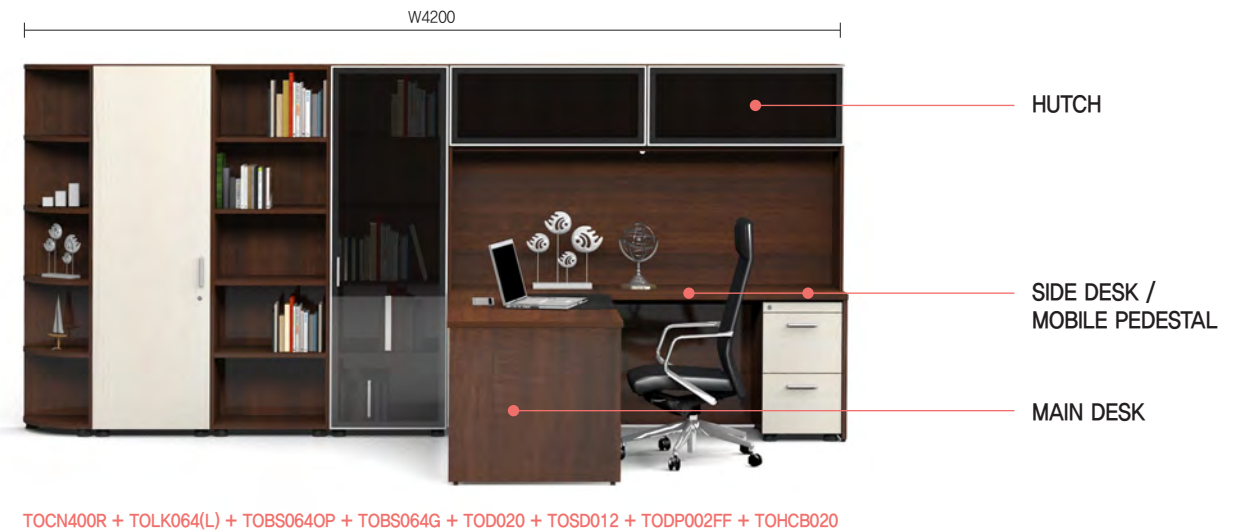

Tono's sensational design is designed to handle tasks smoothly by combining multiple units, especially in accordance with the size of the work space.

Design for office

DETAIL

01_ Side round top

The circular design combined with the straight line is useful for meetings.

Bookshelf
TOBS0640P W600×D400×H1900

CREDENZA

Credenza
TOCA118 W1800×D500×H650

Stack on Hutch
TOHCB020 2000×420×1150
TOHCB022 2200×420×1150

Corner Bookshelf
TOCN400R W400 400×H1900

BASIC COLOR

BASIC COLOR

- 1** Round Corner Bookshelf - TOCN400R
Rounded bookshelf creates a soft impression.
- 2** Wardrobe - TOLK064(L)
Plenty of storage is possible in your personal wardrobe.
- 3** Bookshelf - TOBS064OP
The five-tier open bookcase enhances openness.
- 4** Bookshelf - TOBS064G
The bookcase, an all-glass door, is enhanced with black glass.
- 5** Main Desk - TOD020
Consists of W1800, 2000, easy to carry out main business
- 6** Side Desk - TOSD012
The side desk is easy to expand your workspace.
- 7** Stack on Hutch - TOHCB020
A comfortable storage space on the side desk provides comfort.
- 8** 2 Drawer Mobile Pedestal - TODP002FF

BASIC COLOR

It offers a smart, futuristic meeting environment with refined and luxurious colors, design, robust construction and a simple and convenient wiring system.

CONFERENCE TABLE

Conference Table
TOCT024 W2400xD1100xH750