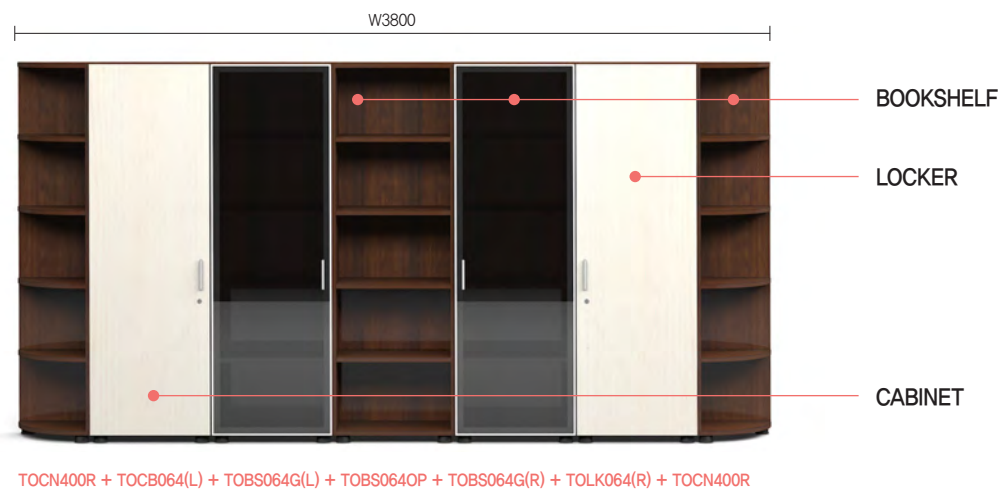

Bookshelf
TOBS0640P W600×D400×H1900

CREDENZA

Credenza
TOCA118 W1800×D500×H650

Stack on Hutch
TOHCB020 2000×420×1150
TOHCB022 2200×420×1150

Corner Bookshelf
TOCN400R W400 400×H1900

BASIC COLOR

BASIC COLOR

- 1** Round Corner Bookshelf - TOCN400R
Rounded bookshelf creates a soft impression.
- 2** Wardrobe - TOLK064(L)
Plenty of storage is possible in your personal wardrobe.
- 3** Bookshelf - TOBS064OP
The five-tier open bookcase enhances openness.
- 4** Bookshelf - TOBS064G
The bookcase, an all-glass door, is enhanced with black glass.
- 5** Main Desk - TOD020
Consists of W1800, 2000, easy to carry out main business
- 6** Side Desk - TOSD012
The side desk is easy to expand your workspace.
- 7** Stack on Hutch - TOHCB020
A comfortable storage space on the side desk provides comfort.
- 8** 2 Drawer Mobile Pedestal - TODP002FF