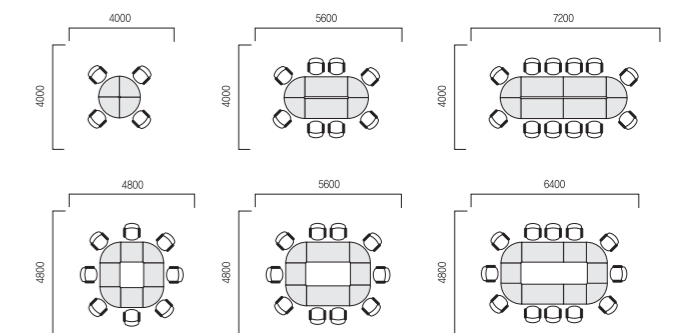

Corner Table

- CTX700 W700×D700×H720

Starter (Stand-alone)

Adder

Ender

Endless type

LAYOUT

DETAIL

01_ Modesty cover

Stylish front panel with luxurious black color and line pattern.

02_ Stylish Lower Legs

The slender legs with soft curves add a touch of sophistication.

BASIC COLOR

CONFERENCE TABLE

Conference Table
CCT080 W800×D600×H720
CCT012 W1200×D600×H720
CCT014 W1400×D600×H720
CCT016 W1600×D600×H720

Corner Table
CT600 W600×D600×H720

LAYOUT

BASIC COLOR

LT	UA	MB	LG
SW	SW	SW	SW

CONFERENCE TABLE

Conference Table
CTX032 W3200×D1200×H720

Conference Table
CTX018 W1800×D900×H720
CTX024 W2400×D1200×H720

Conference Table
RCT290 Ø900×H720
RCT210 Ø1050×H720