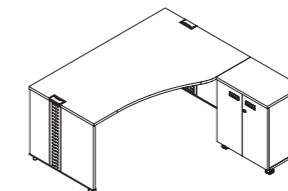

The wiring duct finished on the side of the desk can be used as a vertical wiring space for wires coming from the office floor.

02_ Screen

It prevents falling office equipment on the desk, protects privacy, and attaches a memo board.

05_ Leveling Feet

Rotating feet can be used for stable leveling.

DESK

Desk
SD012 W1200×D760×H720
SD014 W1400×D760×H720
SD016 W1600×D760×H720
SD018 W1800×D760×H720

Side Desk (U Shape)
SD112S W1200×D600×H720

SD112S + SD114L/R

SIDE CABINET

Side Cabinet
CB062DS W600×D405×H720
CB082DS W800×D405×H720

CB062DS + SD114L/R

Desk
SD114L/R W1400×D1000×H720
SD116L/R W1600×D1000×H720
SD118L/R W1800×D1000×H720

Side Bookshelf
BS062DS W600×D400×H720
BS082DS W800×D400×H720