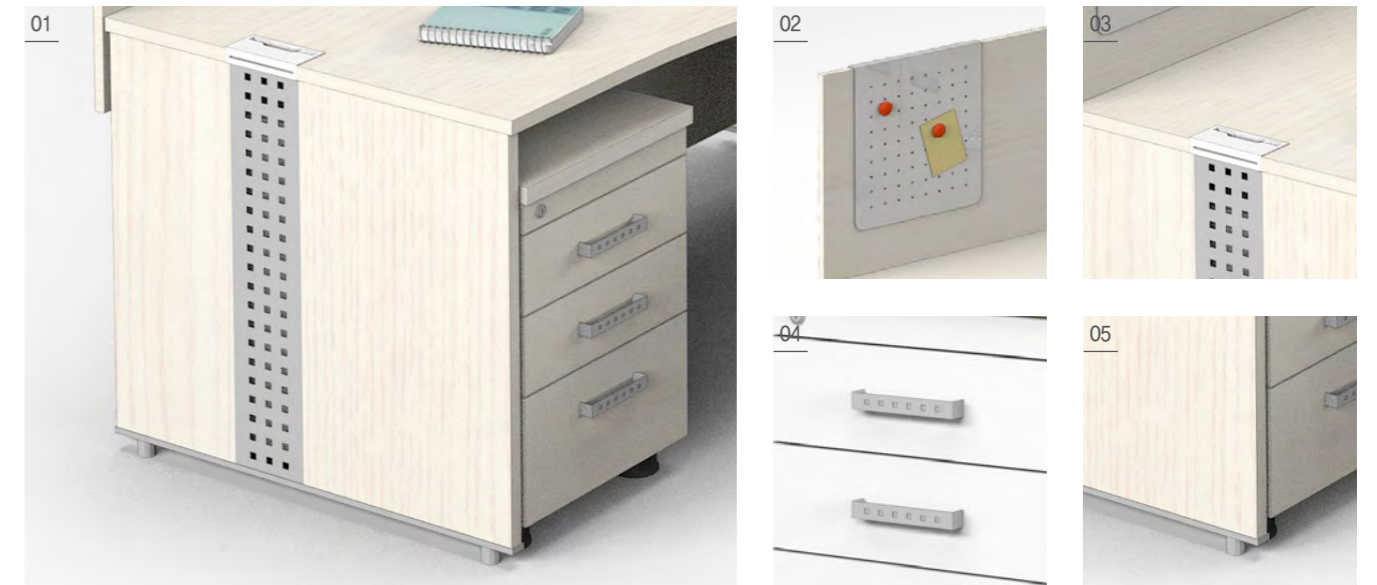

OFFICE FURNITURE
BASIC DESK series

Basic Desk Series

Clean, modern design and integrated base leveling leg, increase the durability of the Basic desk, wiring capabilities of a simple perforated steel plate is effective for layout changes.

BASIC DESK series

Basic Desk series forms a flexible combination of various storage as a basic design allows you to configure a workstation to fit the user.

Design for office

**DETAIL****01_ Vertical Wire Duct**

The wiring duct finished on the side of the desk can be used as a vertical wiring space for wires coming from the office floor.

02_ Screen

It prevents falling office equipment on the desk, protects privacy, and attaches a memo board.