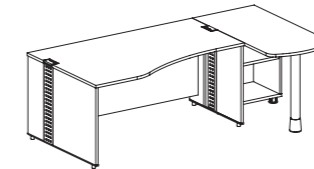

The wiring duct finished on the side of the desk can be used as a vertical wiring space for wires coming from the office floor.

02_ Screen

It prevents falling office equipment on the desk, protects privacy, and attaches a memo board.

05_ Leveling Feet

Rotating feet can be used for stable leveling.

DESK

Desk
SD012 W1200×D760×H720
SD014 W1400×D760×H720
SD016 W1600×D760×H720
SD018 W1800×D760×H720

Side Desk (U Shape)
SD112S W1200×D600×H720

SD112S + SD114L/R

SIDE CABINET

Side Cabinet
CB062DS W600×D405×H720
CB082DS W800×D405×H720

CB062DS + SD114L/R

Desk
SD114L/R W1400×D1000×H720
SD116L/R W1600×D1000×H720
SD118L/R W1800×D1000×H720

Side Bookshelf
BS062DS W600×D400×H720
BS082DS W800×D400×H720