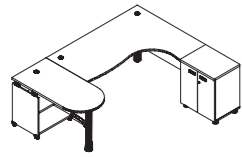

CB062SDF + SD012U + PD114L/R

OFFICE FURNITURE
VIBE DESK series

SIDE CABINET

Side Cabinet
CB062SDF W600 D450 H720