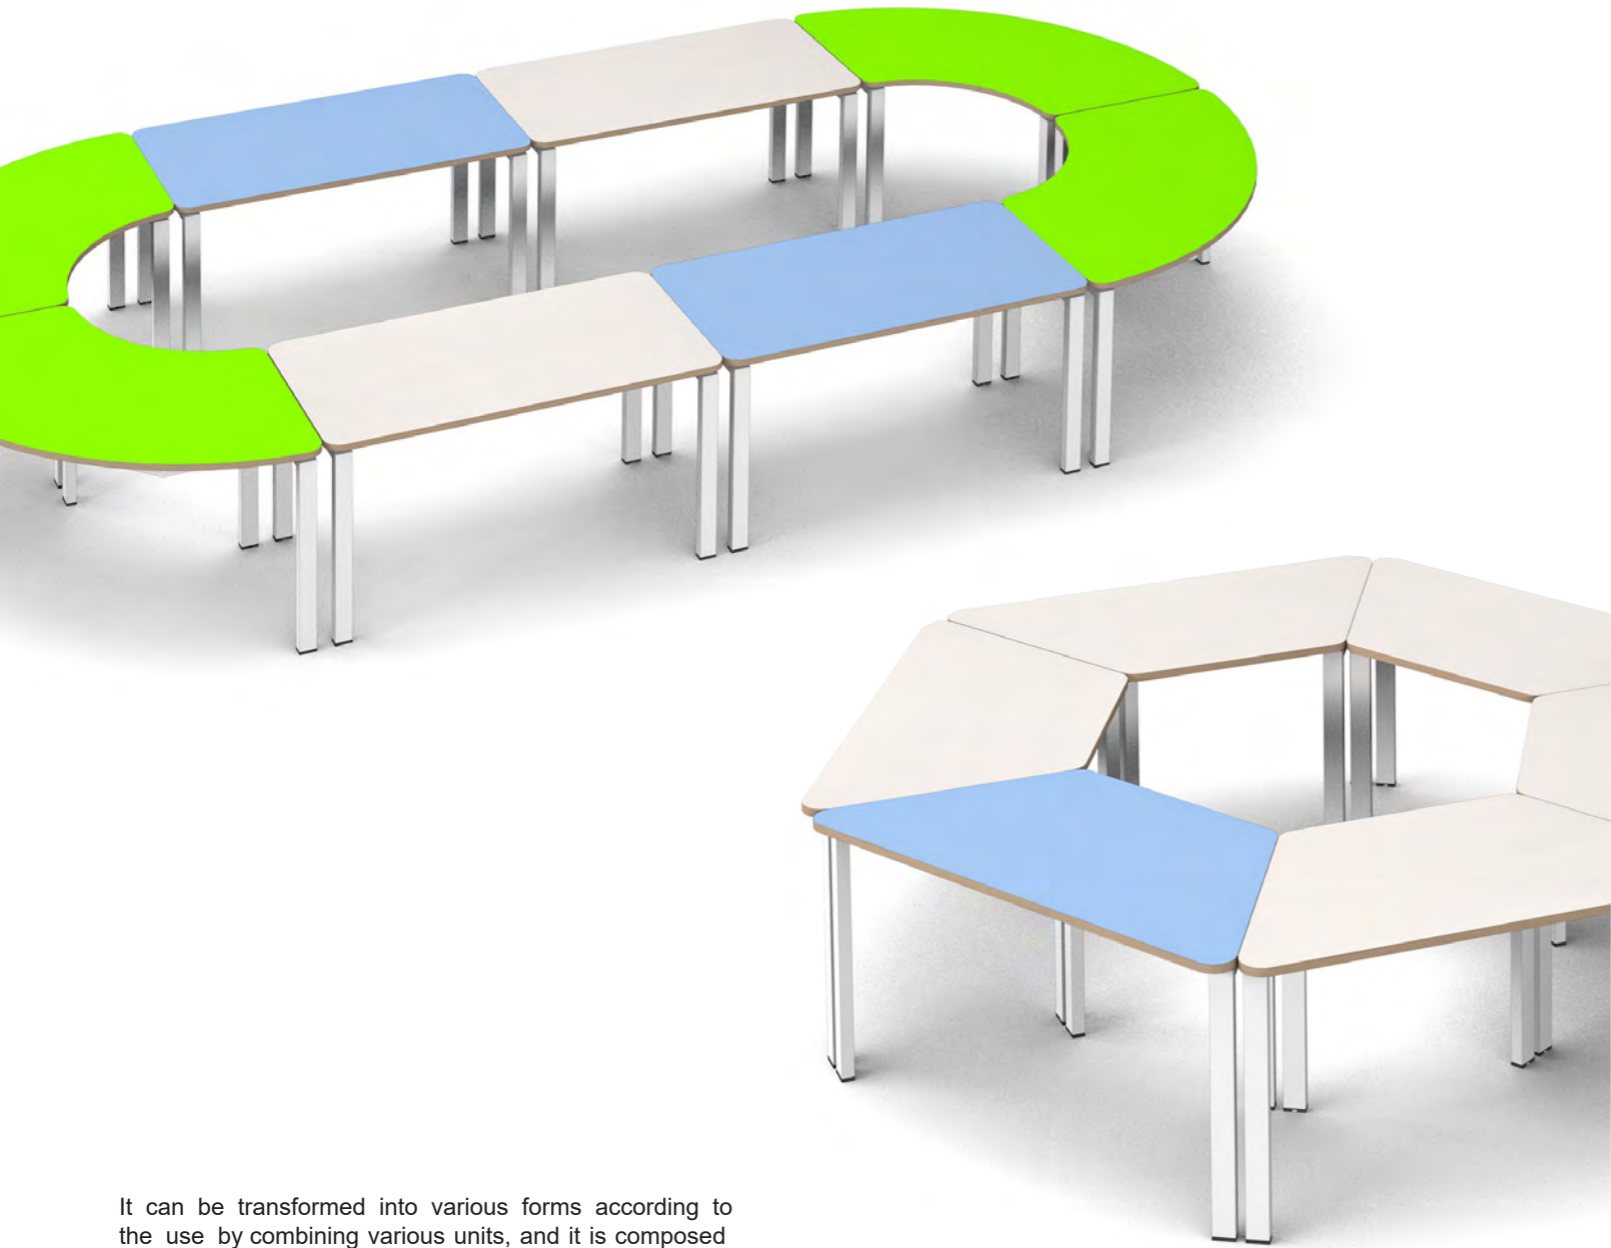

Leading Table for 4  
(Double Sided with Divider)  
**DRT016** W1600×D1200×H1264

Leading Table for 6  
(Double Sided with Divider)  
**DRT024** W2400×D1200×H1264

**BASIC COLOR**

It can be transformed into various forms according to the use by combining various units, and it is composed of a system that provides various structures for group studies such as English-only classrooms and multimedia classrooms.